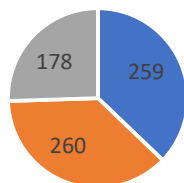

23-24 MSU Basketball Made Shots

■ Close 2s Made ■ Far 2s Made ■ 3s Made

22-23 MSU Basketball Made Shots

■ Close 2s Made ■ Far 2s Made ■ 3s Made

21-22 MSU Basketball Made Shots

■ Close 2s Made ■ Far 2s Made ■ 3s Made

20-21 MSU Basketball Made Shots (Shorter Season)

■ Close 2s Made ■ Far 2s Made ■ 3s Made