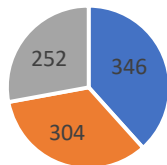

23-24 MSU Basketball Made Shots

■ Close 2s Made ■ Far 2s Made ■ 3s Made

22-23 MSU Basketball Made Shots

■ Close 2s Made ■ Far 2s Made ■ 3s Made

21-22 MSU Basketball Made Shots

■ Close 2s Made ■ Far 2s Made ■ 3s Made

20-21 MSU Basketball Made Shots (Shorter Season)

■ Close 2s Made ■ Far 2s Made ■ 3s Made