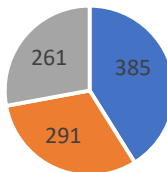

23-24 MSU Basketball Made Shots

■ Close 2s Made ■ Far 2s Made ■ 3s Made

22-23 MSU Basketball Made Shots

■ Close 2s Made ■ Far 2s Made ■ 3s Made

21-22 MSU Basketball Made Shots

■ Close 2s Made ■ Far 2s Made ■ 3s Made

20-21 MSU Basketball Made Shots (Shorter Season)

■ Close 2s Made ■ Far 2s Made ■ 3s Made