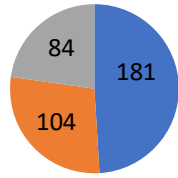

23-24 MSU Basketball Made Shots

■ Close 2s Made ■ Far 2s Made ■ 3s Made

22-23 MSU Basketball Made Shots

■ Close 2s Made ■ Far 2s Made ■ 3s Made

21-22 MSU Basketball Made Shots

■ Close 2s Made ■ Far 2s Made ■ 3s Made

20-21 MSU Basketball Made Shots (Shorter Season)

■ Close 2s Made ■ Far 2s Made ■ 3s Made